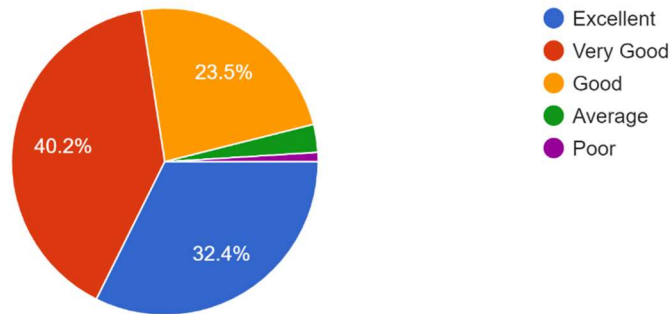

Alumni Feedback 2021-22

Are you a member of SSM alumni?

102 responses

If not, then do you want to join SSM Alumni Association?

102 responses

Do you feel proud to be an alumnus of Surya Sen Mahavidyalaya?

102 responses

Appraisal of SSM

1. Teacher-student relationship when you studied in this college

102 responses

2. Faculty members

102 responses

3. Infrastructure and Laboratory Facilities

102 responses

4. Library